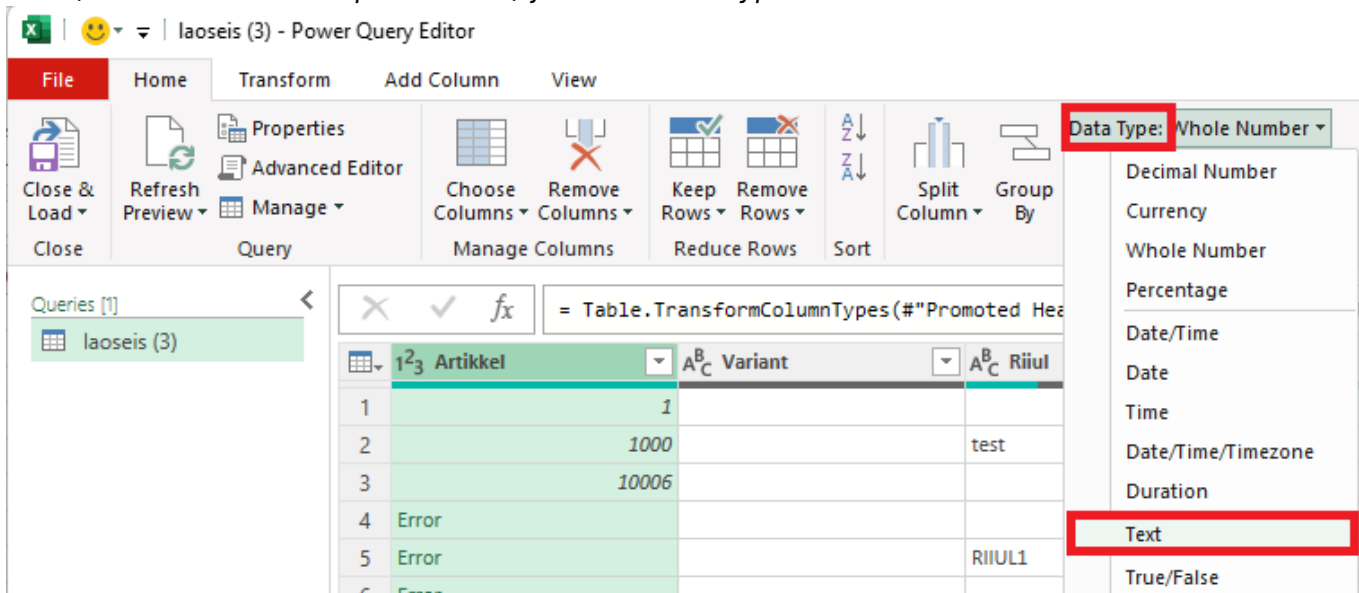

Kui juhtub, et numbrite importimisel esineb probleeme, näiteks algab mõni artiklikood 0-ga ja Excel kaotab 0 koodide eest, siis tuleb enne „Close & Load“ nupu vajutamist probleemne tulp aktiivseks teha (valimisel muutub tulp roheliseks) ja valida Data Type: Text